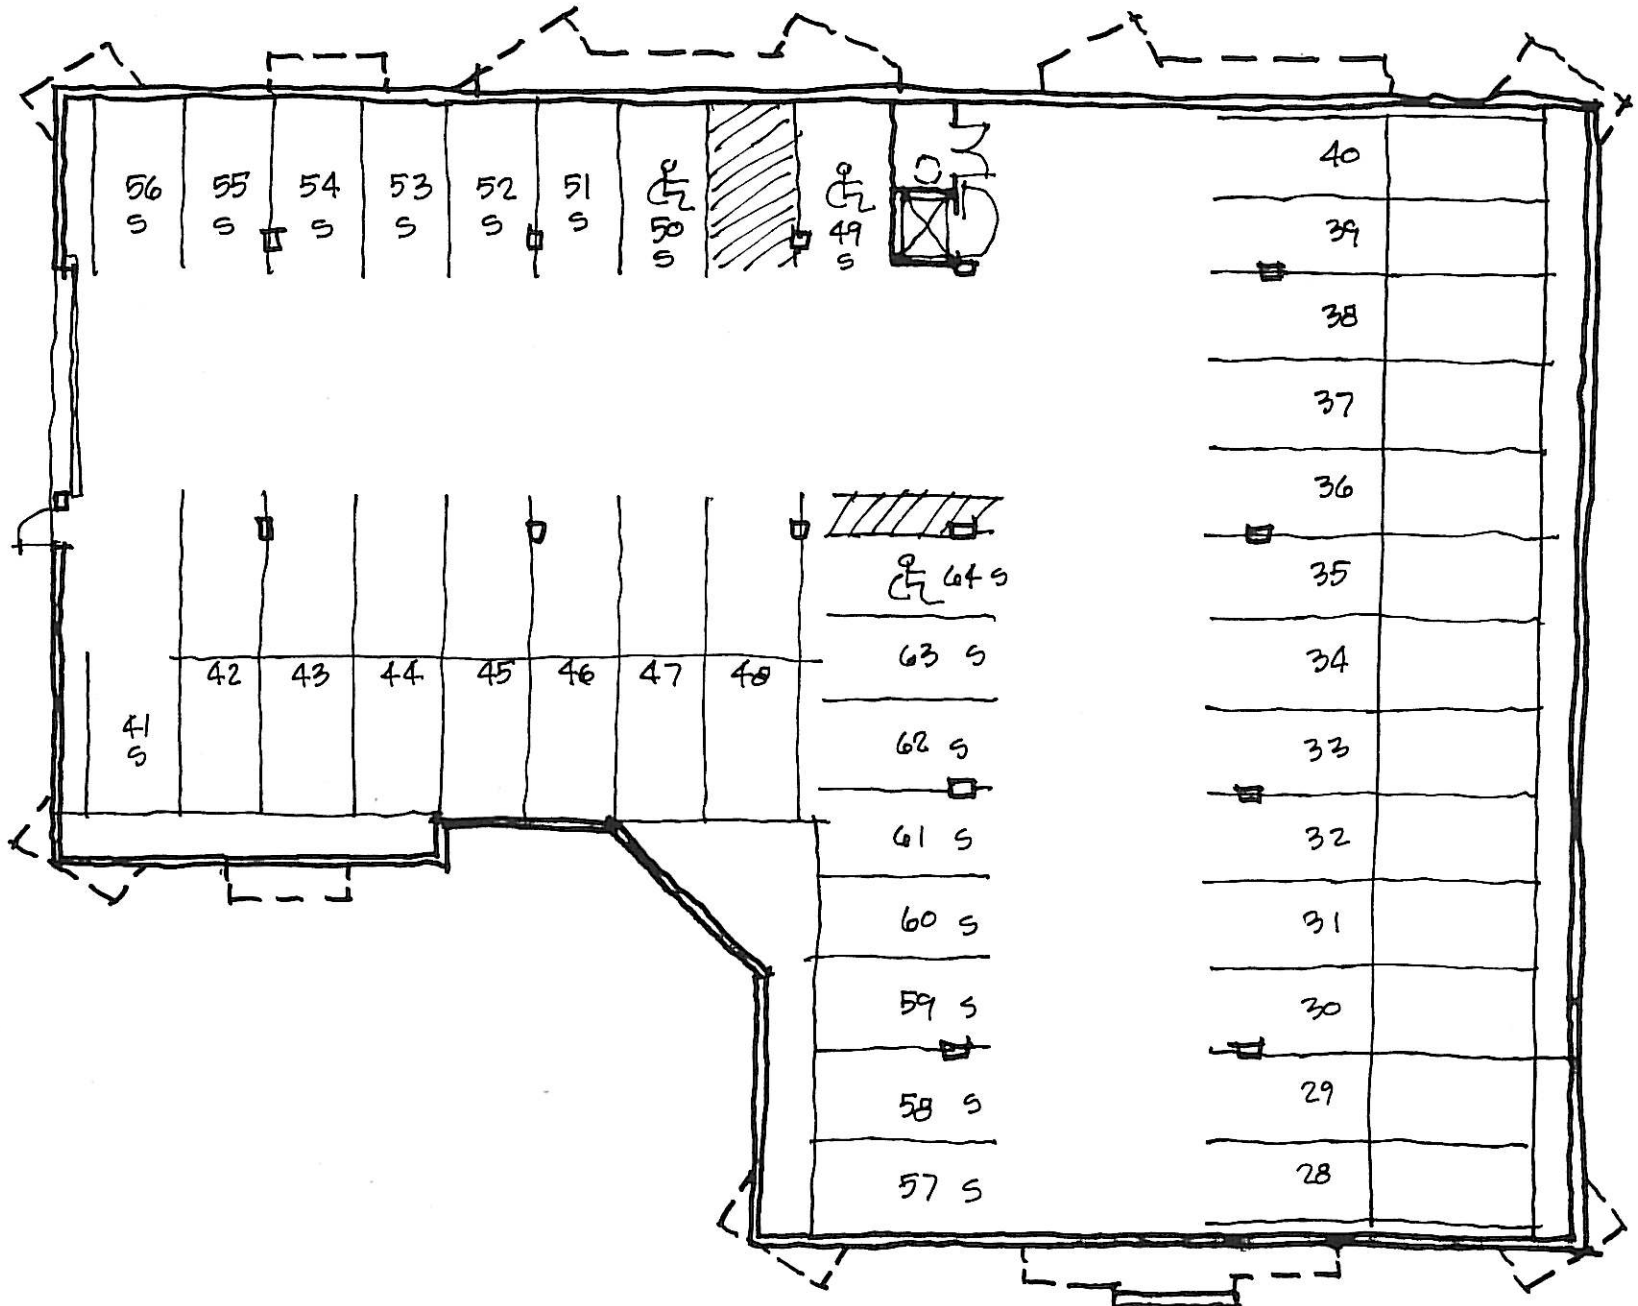

EAST ELEVATION

MCCARVER VILLAGE SOUTH MIDRISE 1:20

CASEY GROUP ARCHITECTS 3/21/07

	1 BED	2 BED	TOTAL
5	6	7	13
4	6	7	13
3	6	7	13
2	6	7	13
1	5	7	12
	<u>29</u>	<u>35</u>	<u>64</u>

TYPICAL FLOOR
 1:20 3/22/07