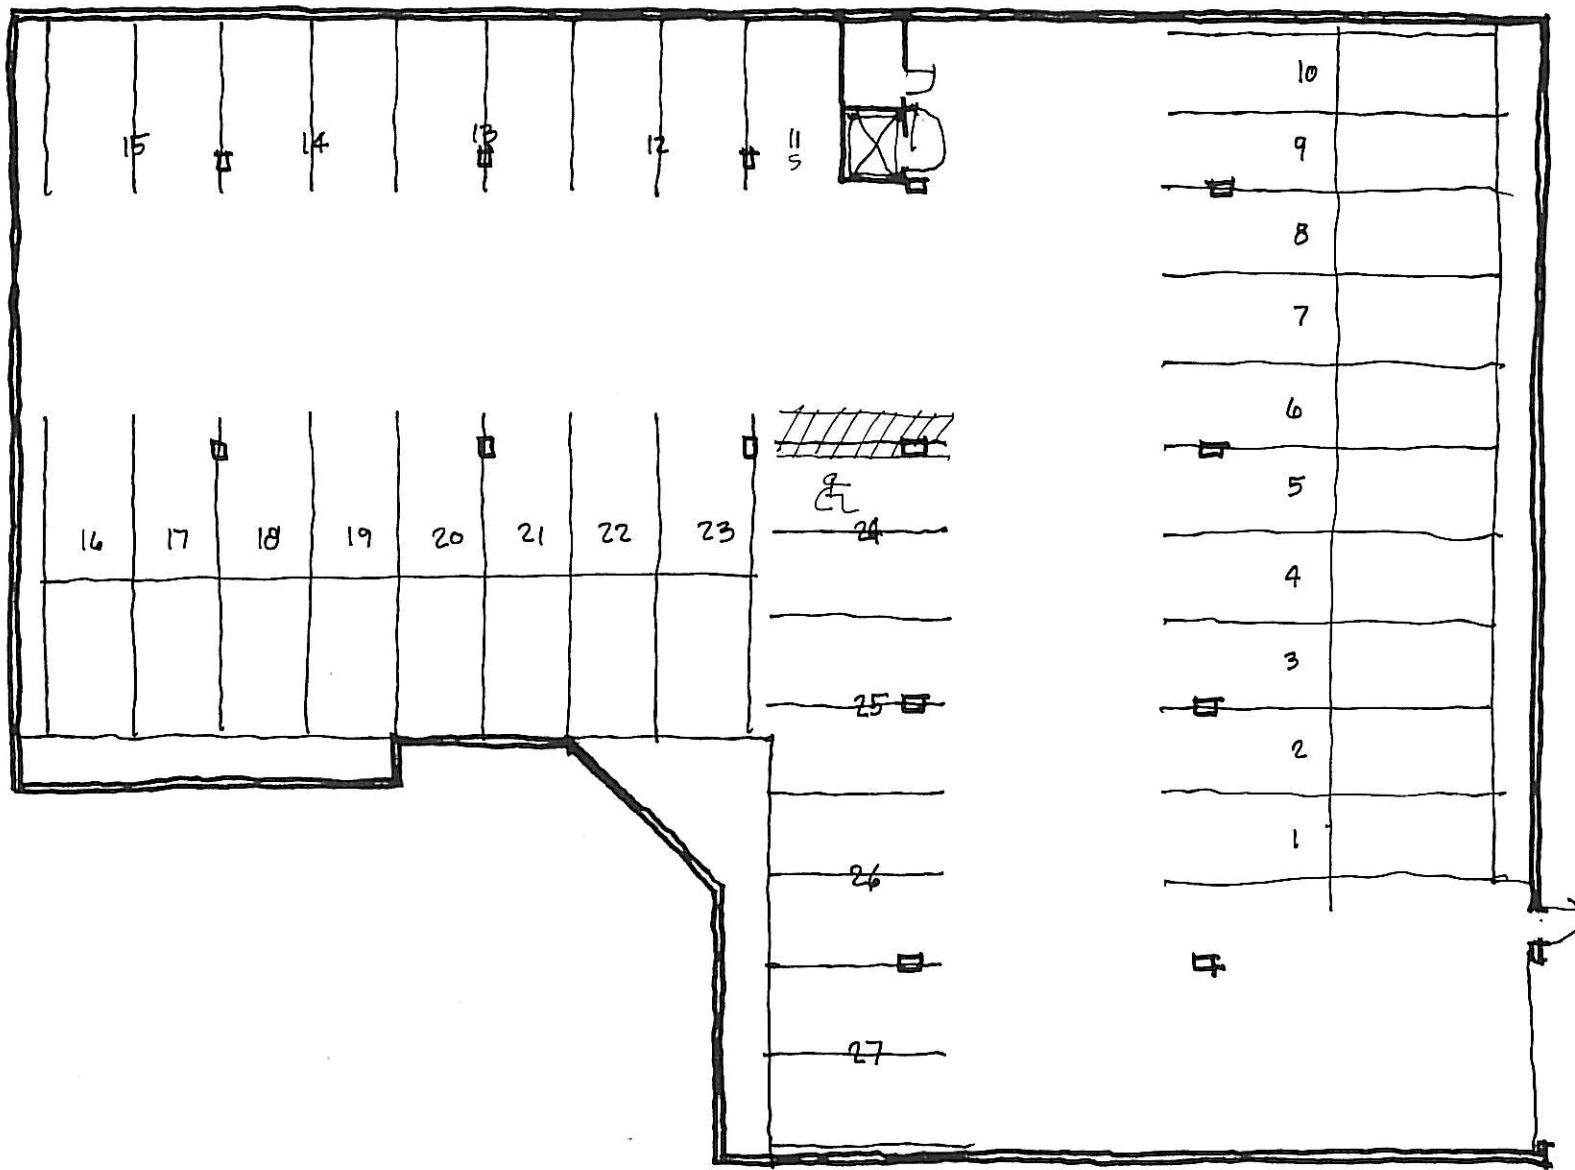

LOWER GARAGE

1:20

3/22/07